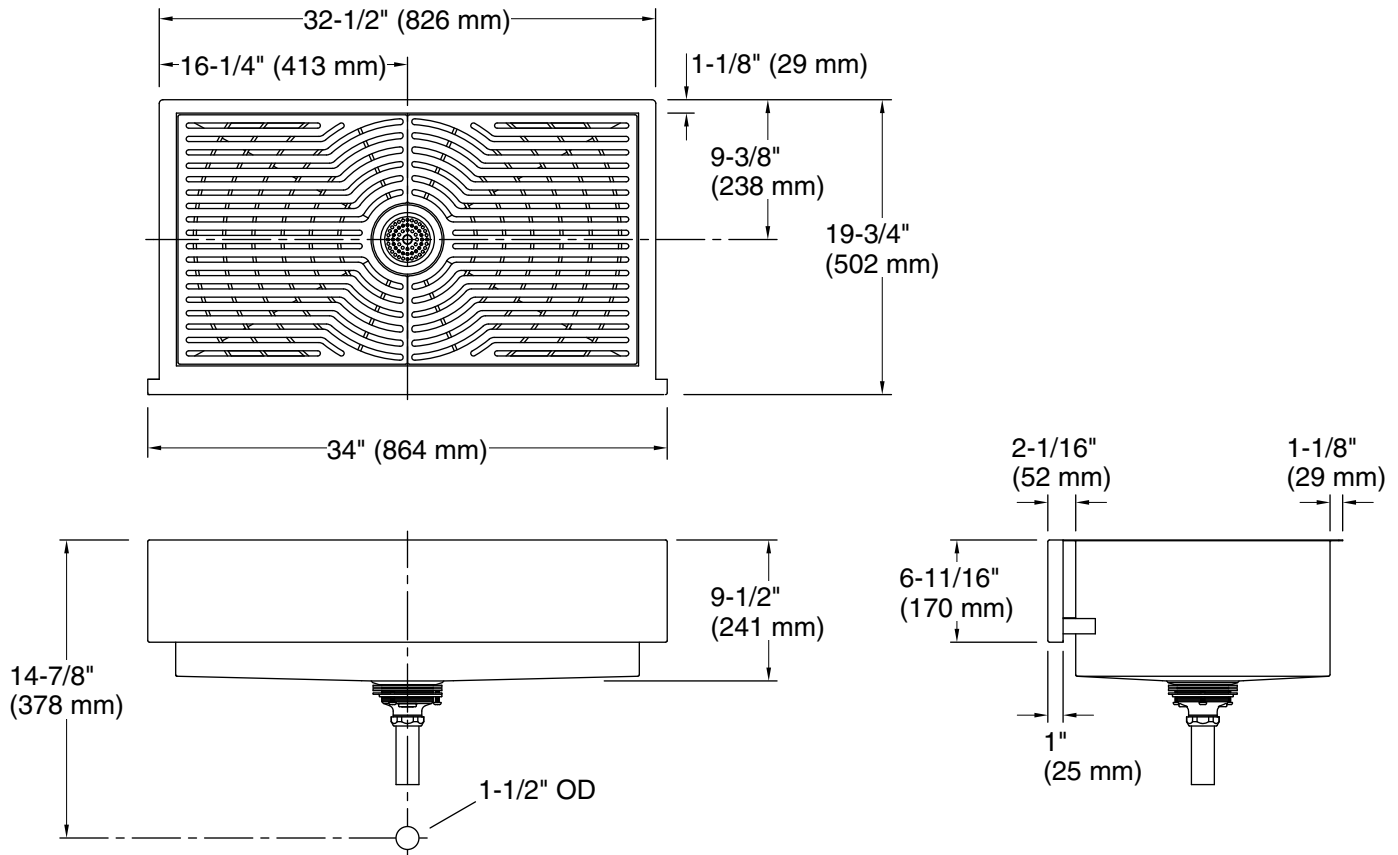

Material

- Stainless steel with satin finish.
- Premium 18-gauge stainless steel.

Installation

- No faucet holes; requires wall-or counter-mount faucet.
- Undermount.

Recommended Products/Accessories

- K-23726 Drain treatment
- K-23729 Stainless steel cleaner

Included Components

- Product consists of:
- 7400 Sink Strainer
 - 20285 Silicone sink mat

Codes/Standards

ASME A112.19.3/CSA B45.4

STERLING® Stainless Steel Sinks Lifetime Limited Warranty

See website for detailed warranty information.

Technical Information

All product dimensions are nominal.

- Installation: Undermount
- Min. base cabinet width: 36" (914 mm)
- Bowl area (Only):
 - Length: 30-1/4" (768 mm)
 - Width: 16-9/16" (420 mm)
 - Bowl depth: 9-3/16" (233 mm)
 - Water depth: 9-3/16" (233 mm)
- Drain hole: 3-3/4" (94 mm)
- Template: 1307774-7, required, included